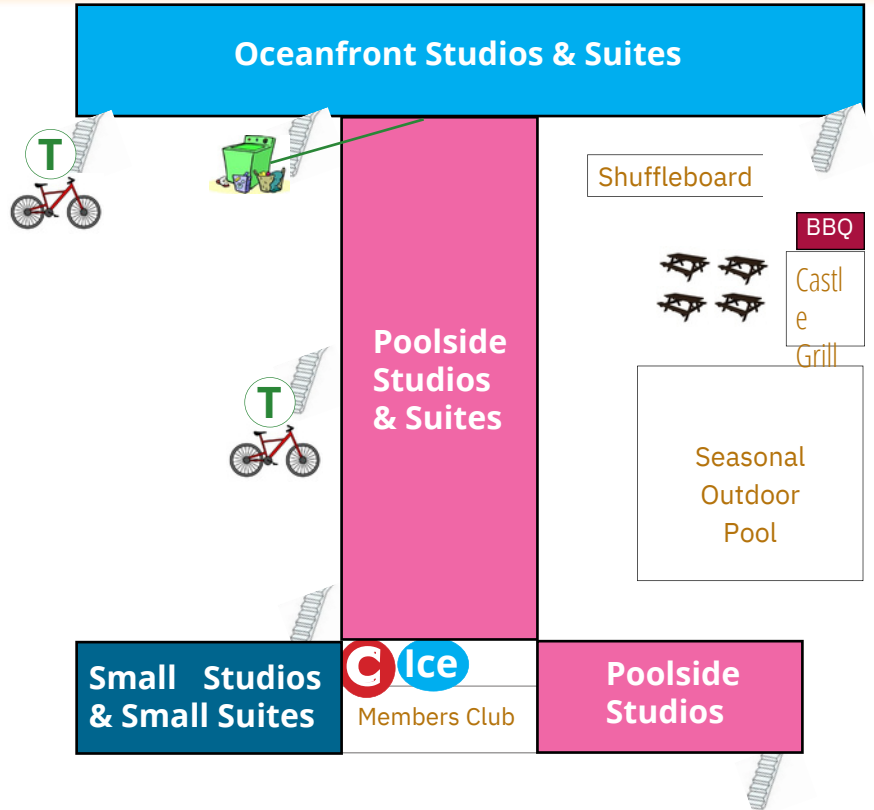

BEACH

RESORT MAP

-  Ice Machines
-  Laundry Rooms
-  Trash/Recycling
-  Bike Rack
-  Changing Rooms (no showers)
-  Picnic Tables
-  BBQ Pits

Private Parking Area - not part of the Sandcastle Resort