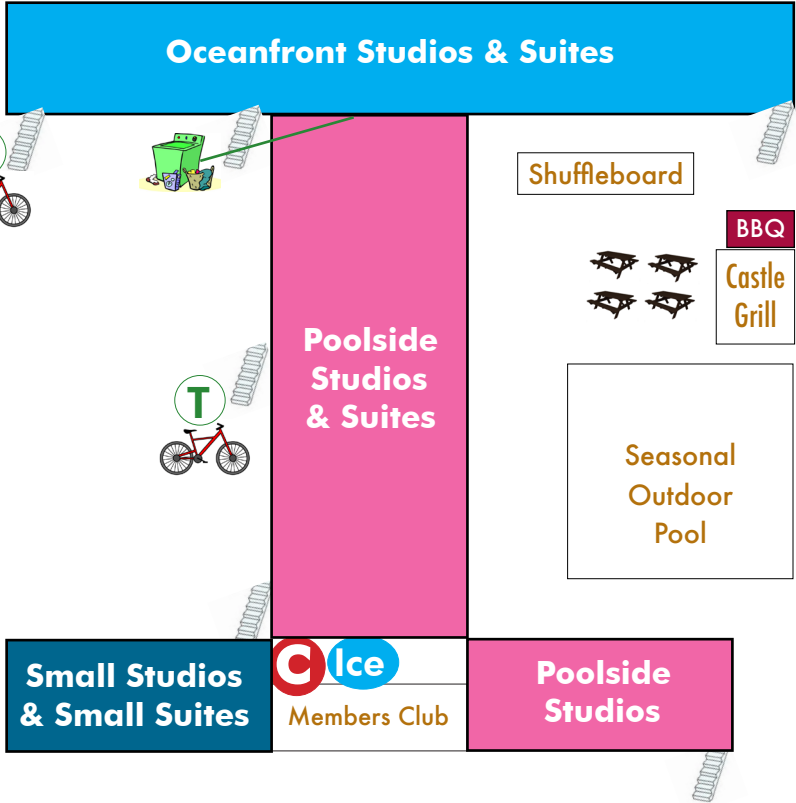

BEACH

RESORT MAP

Sandcastle Resort and Club

- Ice Machines
- Laundry Rooms
- Trash/Recycling
- Bike Rack
- Changing Rooms (no showers)
- Picnic Tables
- BBQ Pits

Private Parking Area - not part of the Sandcastle Resort